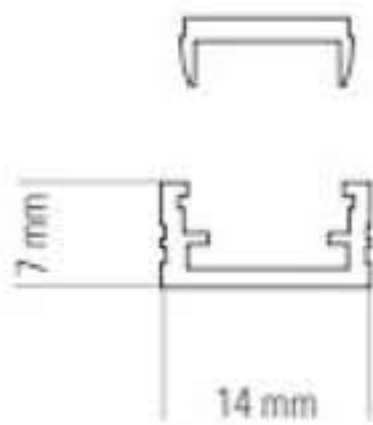

Specifications for Item No. 30002846

Materials	Extrusion: Anodized aluminum, E6/EV1 End Cap: Polystyrene Diffuser: Polystyrene
Colors	Extrusion: Silver End Cap: Gray Diffuser: Opal/ Opaque
Measurements	0.55" x 0.28" (max. Length 8')
Light Color Options	32000K 4500K 6000K
Power Consumption	Max 4.5 W/ft / 12 VDC input
Mounting	Surface, metal clips and screws
Supplied with	76" power connecting wire / AMP plug

Extrusion Specs
B/H