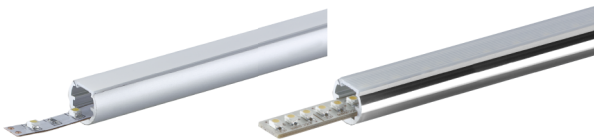

# Specifications for Item No. 30001547 / 30001577

## Jewelry Display Lighting

<b>Materials</b>	Extrusion: Aluminum End Cap: Polystyrene Diffuser: Polystyrene
<b>Colors</b>	Extrusion: silver or chrome End Cap: silver or chrome Diffuser: opaque or clear
<b>Measurement Extrusion</b>	0.59 x 0.49 Length: up to max. 8'
<b>Light Color Options</b>	3200K   4500K   6000K
<b>Power Consumption</b>	18 LED/ft: max. 1.44 W/ft 36 LED/ft: max. 2.88 W/ft Semi power LED(18 LED/ft): max. 4.32 W/ft
<b>Mounting</b>	Surface mount
<b>Supplied with</b>	76" power connecting wire / AMP plug

SKU 30001618 - silver

SKU 30001719 - chrome